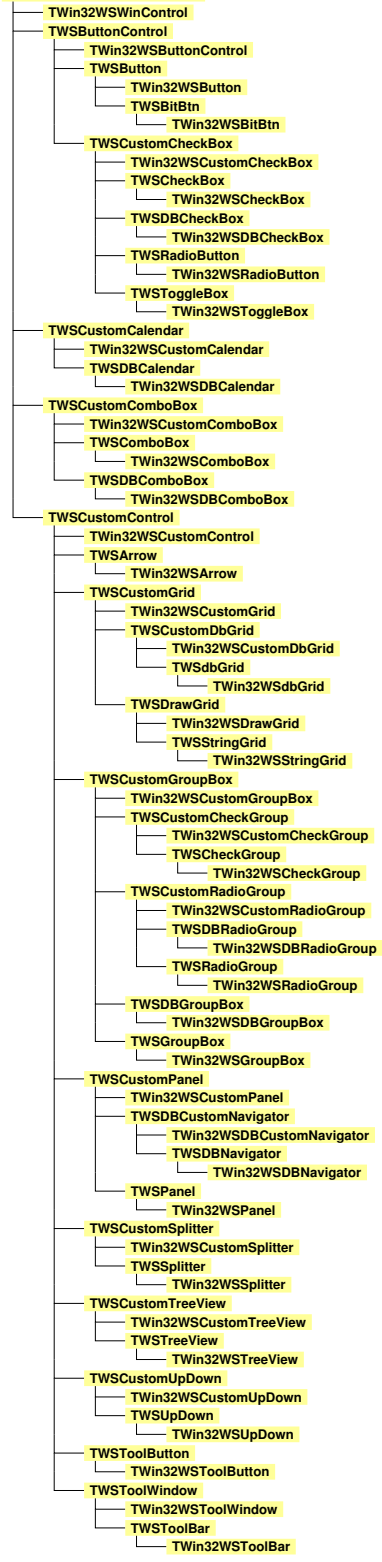

TWSLCLComponent

TWSControl

TWSWinControl

TWSCustomEdit